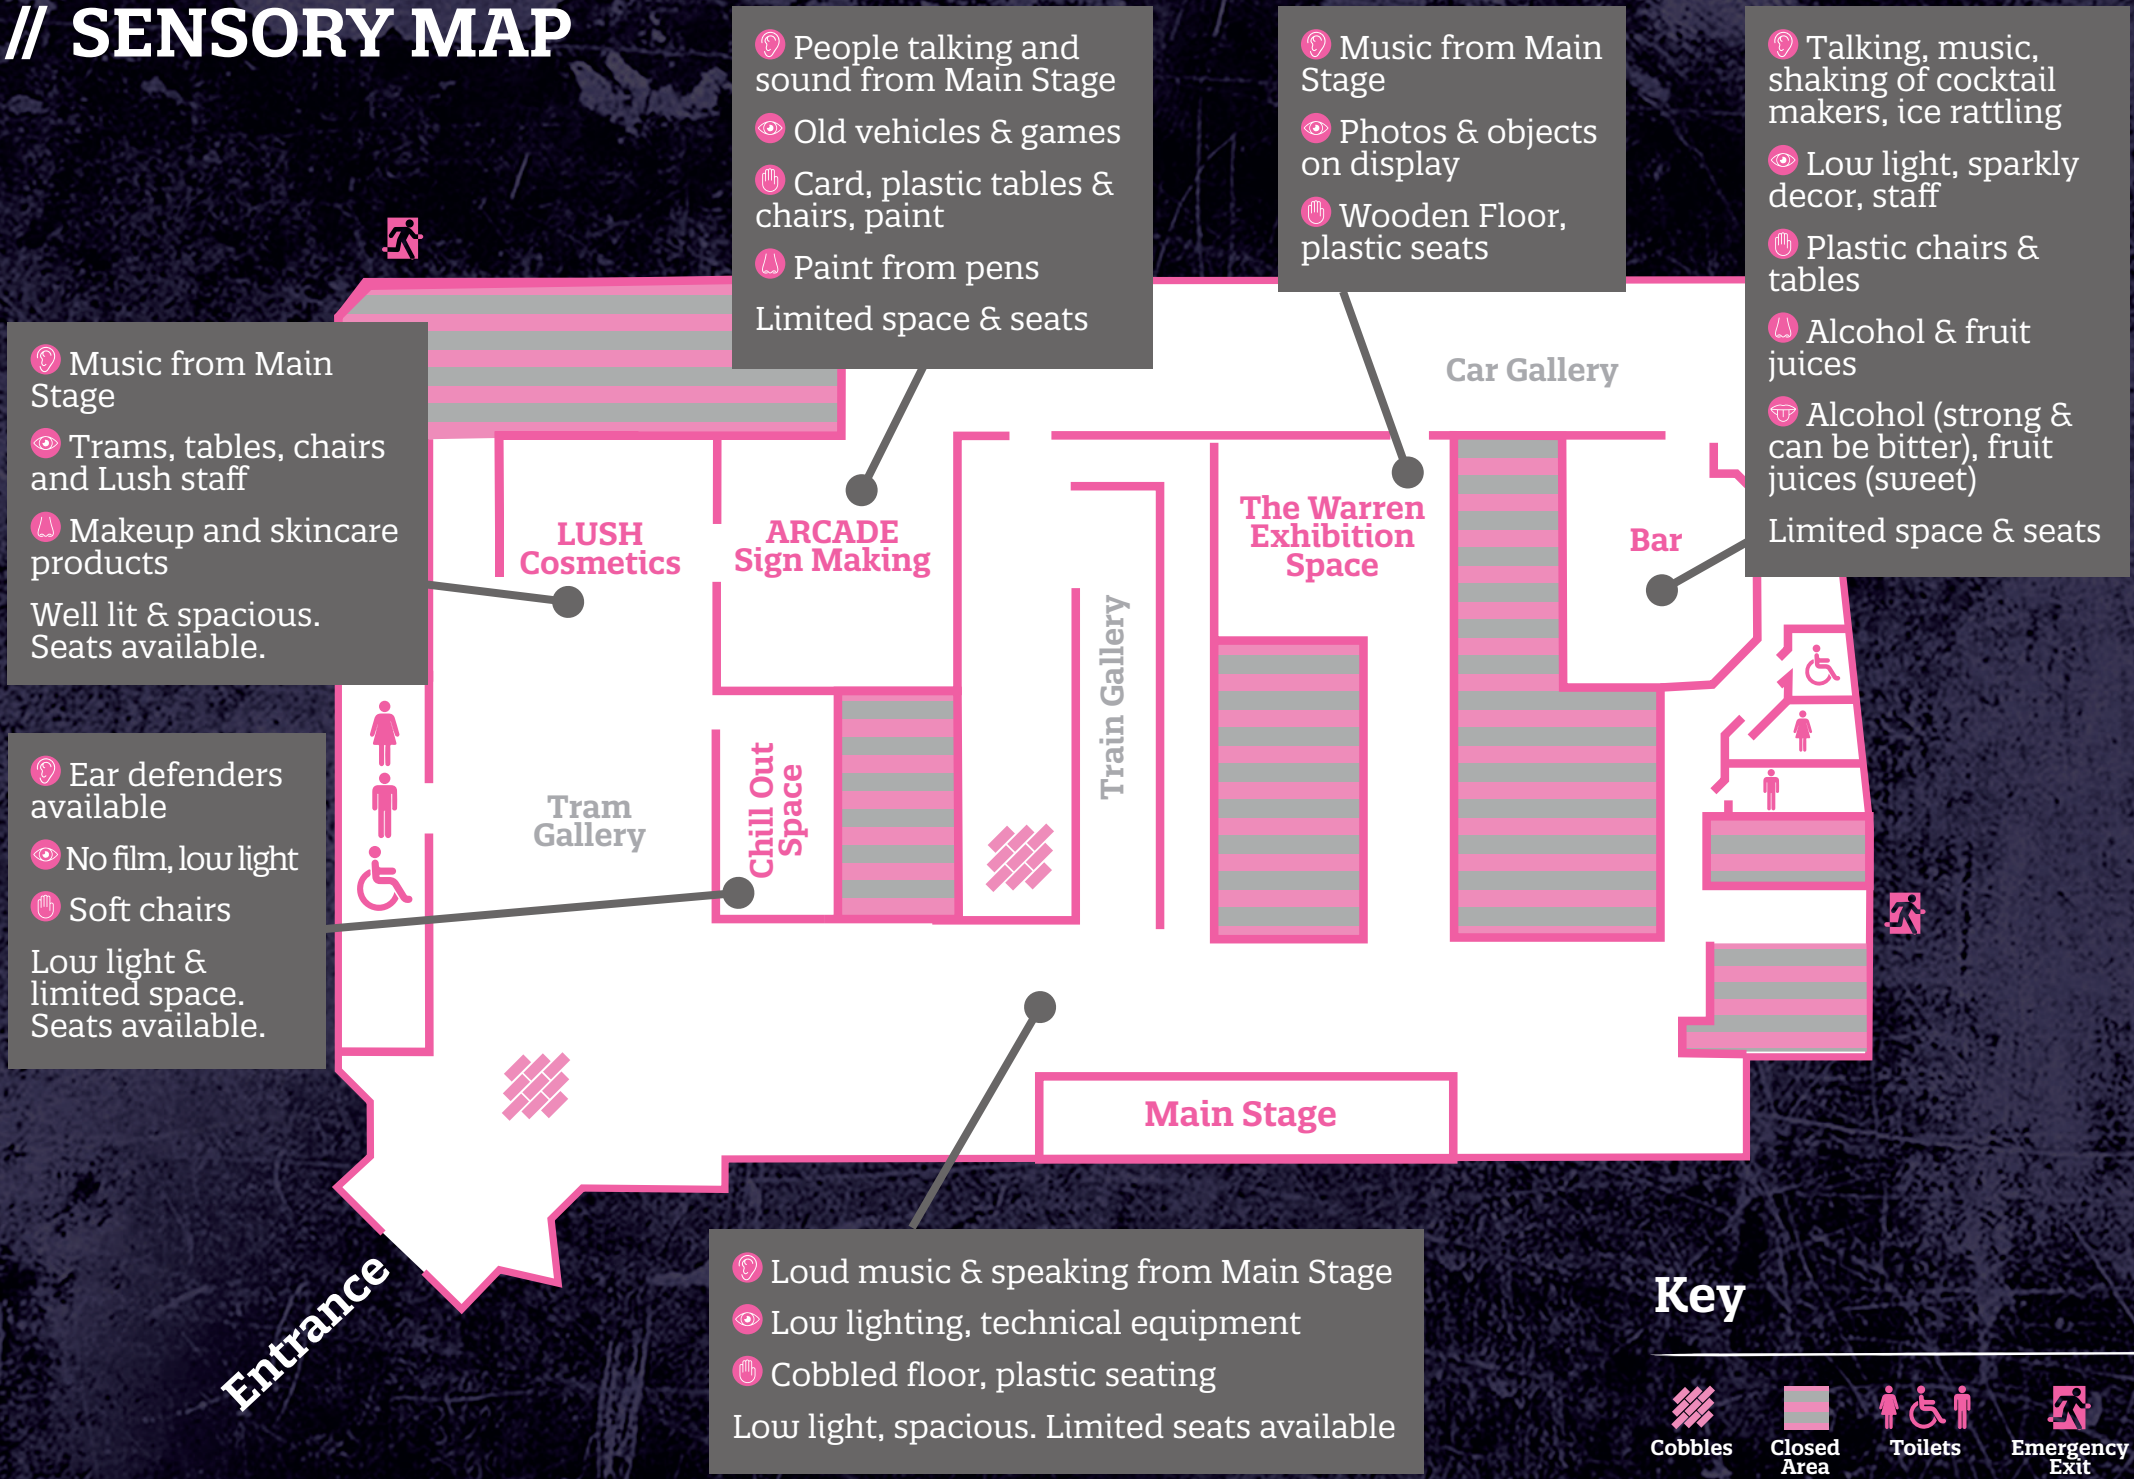

// SENSORY MAP

- 👂 People talking and sound from Main Stage
- 👁️ Old vehicles & games
- 👋 Card, plastic tables & chairs, paint
- 🎨 Paint from pens

Limited space & seats

- 👂 Music from Main Stage
- 👁️ Photos & objects on display
- 👋 Wooden Floor, plastic seats

Limited space & seats

- 👂 Music from Main Stage
- 👁️ Trams, tables, chairs and Lush staff
- 🎨 Makeup and skincare products

Well lit & spacious. Seats available.

- 👂 Ear defenders available
- 👁️ No film, low light
- 👋 Soft chairs

Low light & limited space. Seats available.

- 👂 Loud music & speaking from Main Stage
- 👁️ Low lighting, technical equipment
- 👋 Cobbled floor, plastic seating

Low light, spacious. Limited seats available

Key

- Cobbles
- Closed Area
- Toilets
- Emergency Exit

Entrance